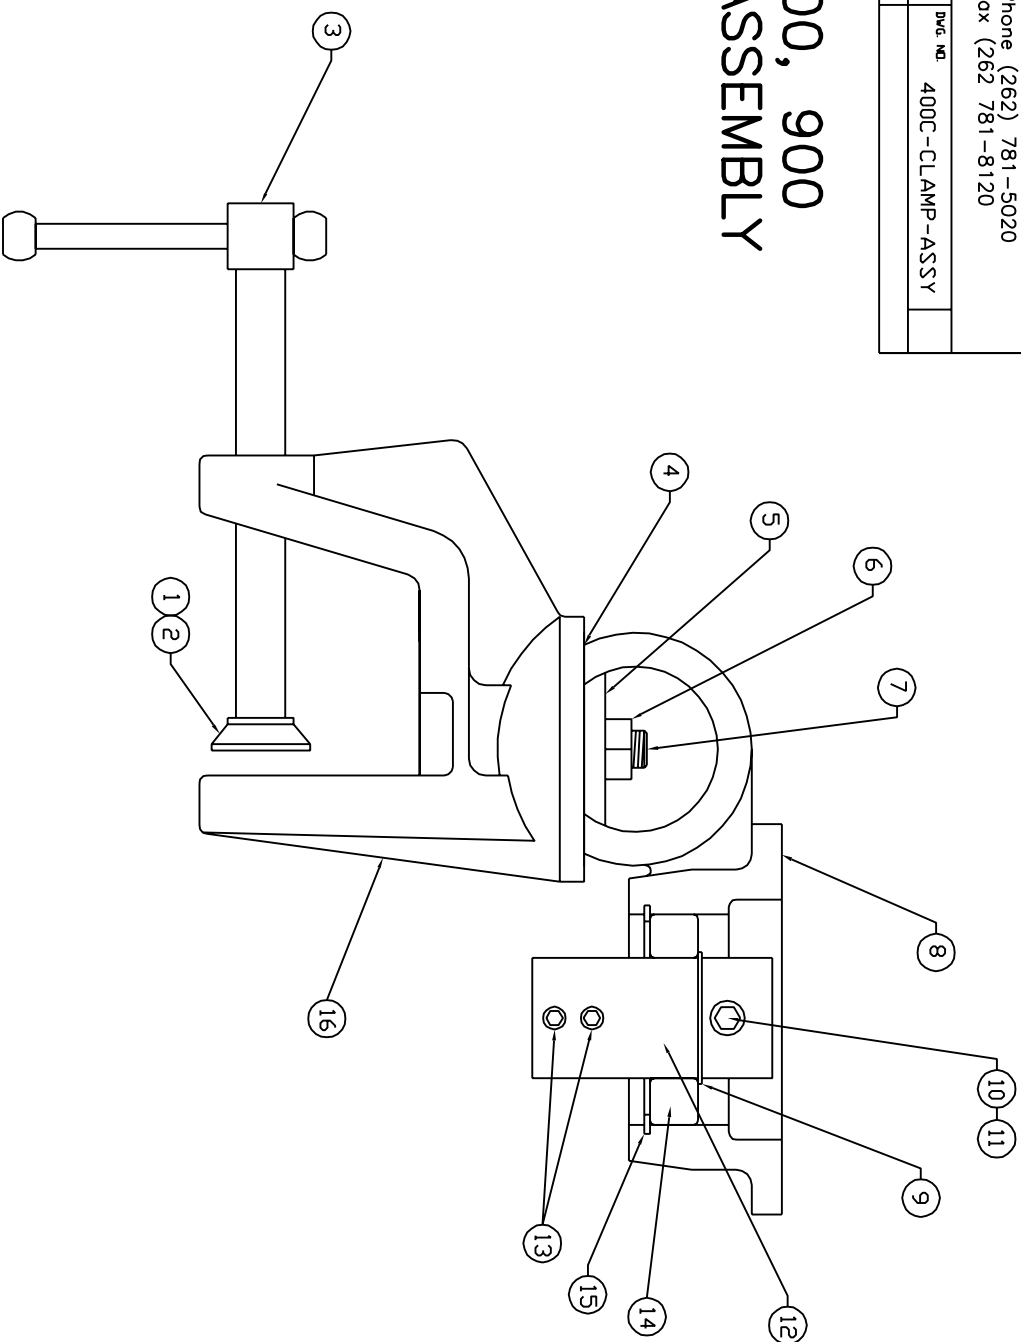

4310 N. 126th St.,
 Brookfield, WI 53005
 Phone (262) 781-5020
 Fax (262) 781-8120

DRAWN BY
 E.S.

DWG. NO.
 400C-CLAMP-ASSY

SERIES 400, 900 C-CLAMP ASSEMBLY

ITEM	DESCRIPTION	PART #
1*	LEVELING PAD	421-025
2*	RETAINING SCREW	110-024
3*	LG CLAMP SCREW	721-002
4*	RUBBER DISK	461-001
5	KEEPER	531-019
6	PIVOT NUT	110-145
7*	PIVOT BOLT	110-126
8	BEARING HOUSING	531-025

ITEM	DESCRIPTION	PART #
9	SNAP RING, SM	611-002
10	SET KEY	411-004
11	LOCK SCREW	111-001
12	SHAFT COUPLING	421-XXX
13	SET SCREW (2)	120-063
14	BEARING	611-016
15	SNAP RING, LG	611-001
16	C-CLAMP ASSEMBLY	531-011

* INDICATES PARTS INCLUDED IN
 #16, C-CLAMP ASSEMBLY 531-011